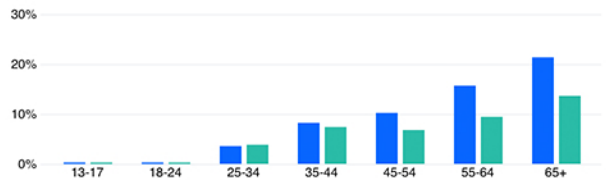

4

Follows or likes

1

Audience

This ad reached 4,131 people in your audience.

[People](#)

[Placements](#)

[Locations](#)

59.0% Women 41.0% Men

Audience details

Location

United States: 123 Bank Ln, Dover (+15 mi) Delaware

Age

30 - 65+

People who match

Interests: Small business, Product (business), Delaware or Business, Behaviors: Business page admins and Employers: Rotary International