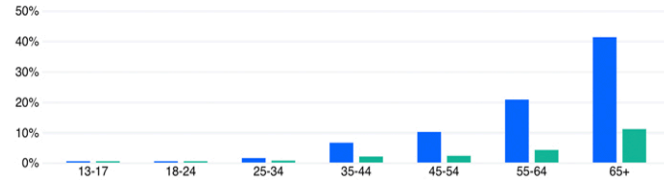

\$0.25

Activity

Post engagements

138

Link clicks

99

Post reactions

34

Post saves

2

[See all](#)

Audience

This ad reached 3,137 people in your audience.

[People](#) [Placements](#) [Locations](#)

80.0% Women 20.0% Men

This ad reached 3,137 people in your audience.